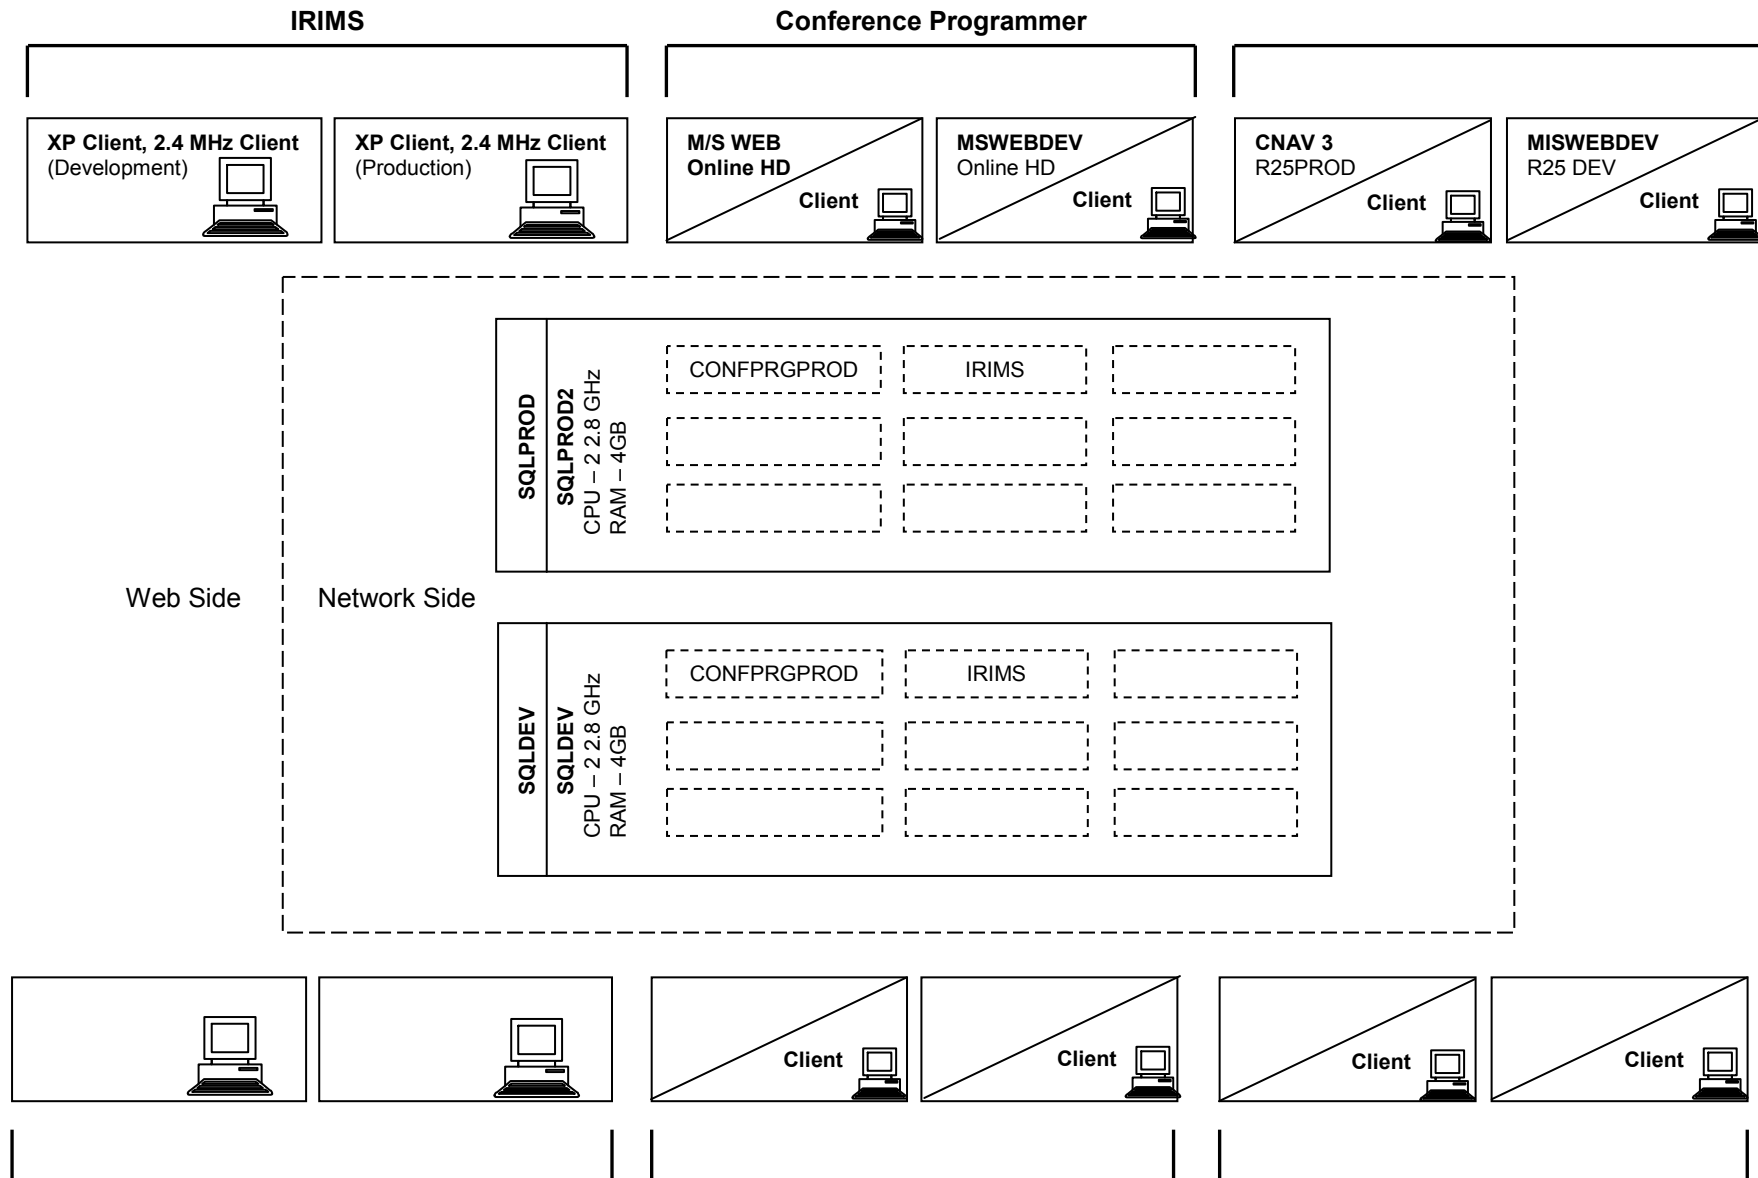

Ancillary Hardware System Architecture (DEPT)

October 2007