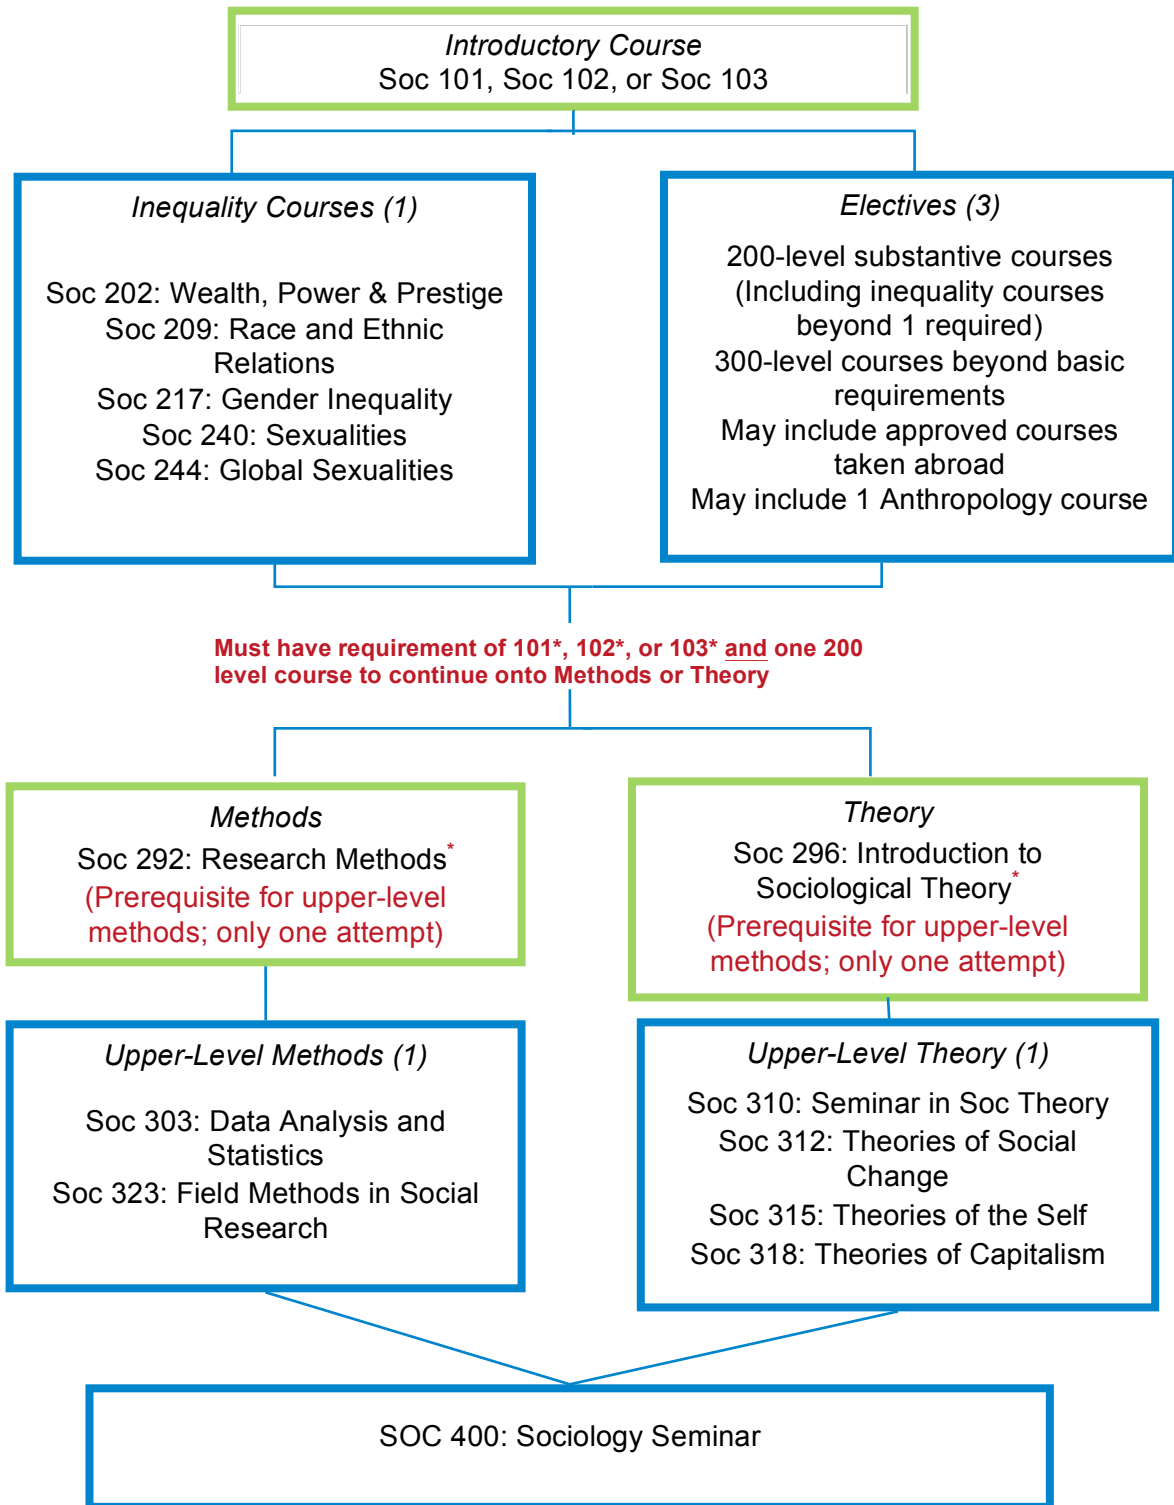

The Flow of the Sociology Major

* Prerequisite – Minimum grade of C required to go on to next course in sequence