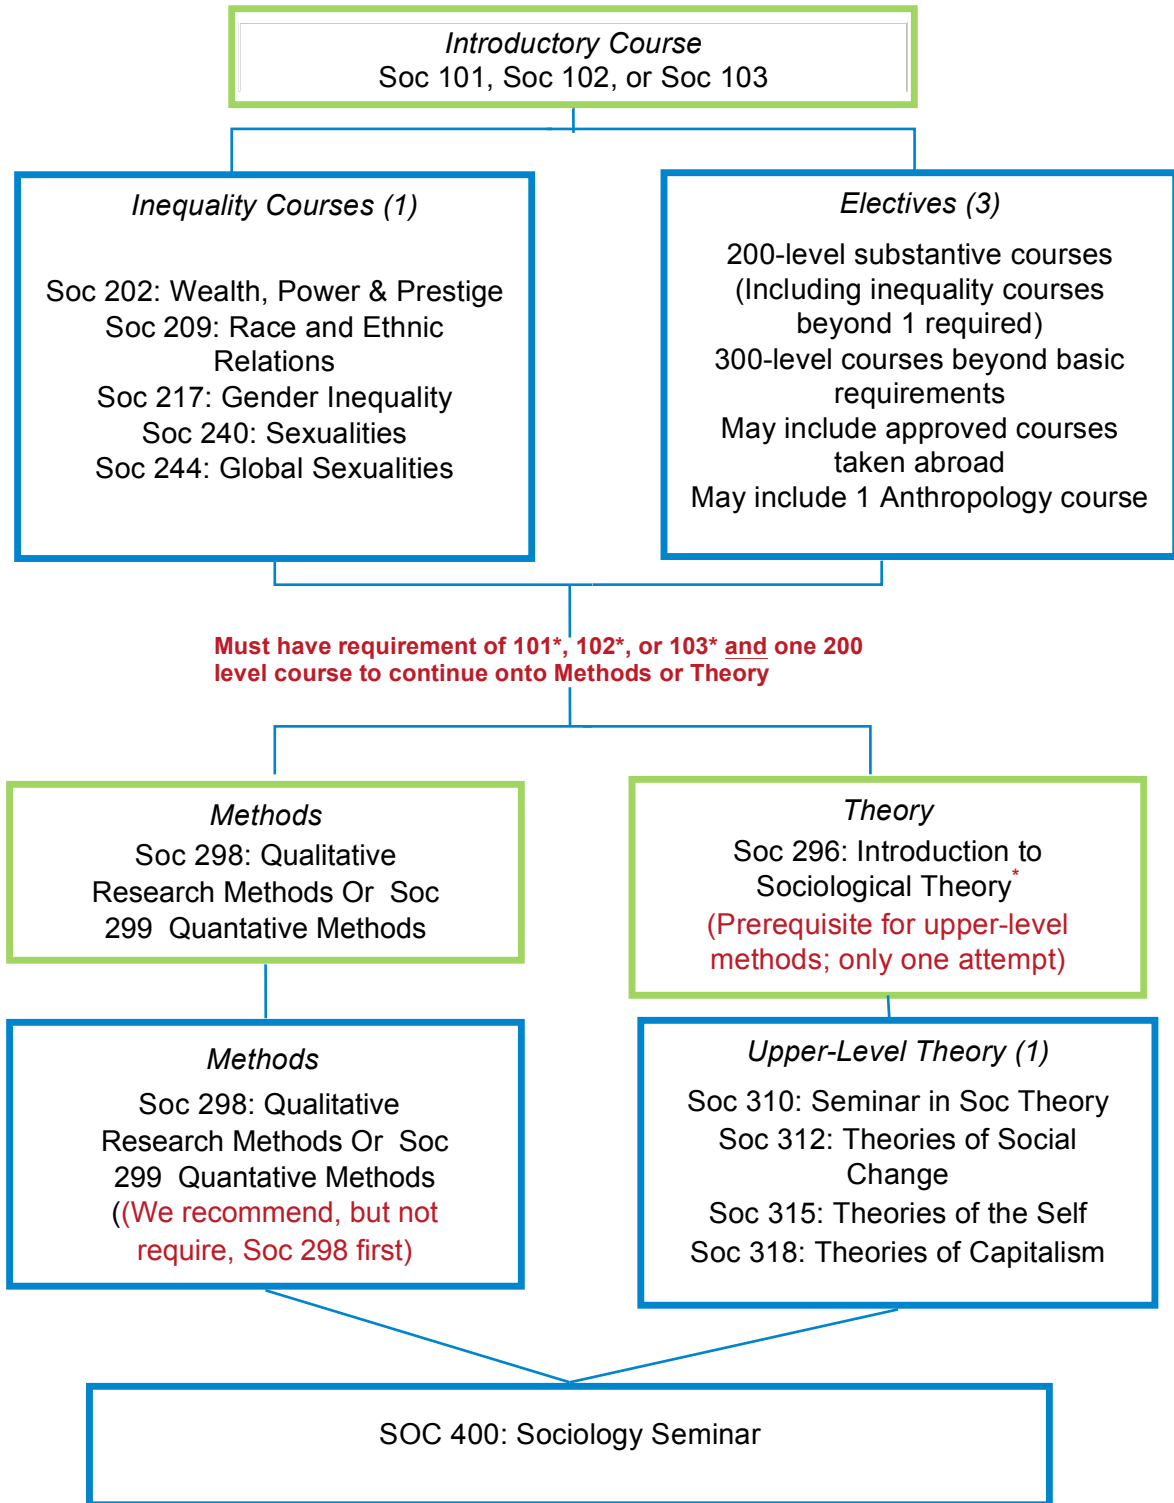

The Flow of the Sociology Major

* Prerequisite – Minimum grade of C required to go on to next course in sequence