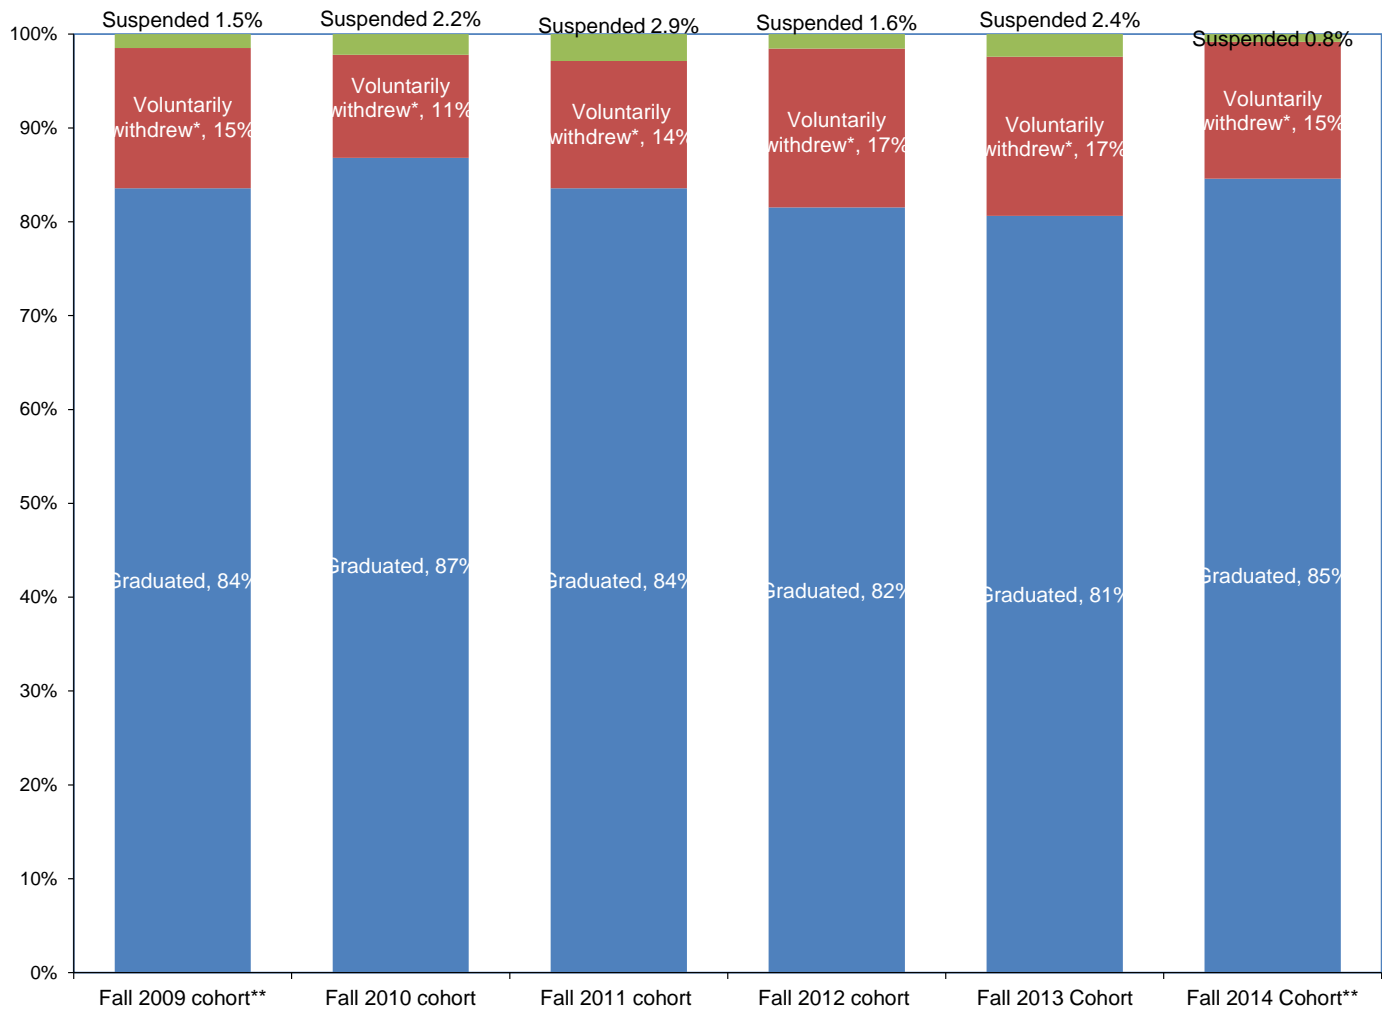

## Cohort Status by the End of Their 6<sup>th</sup> Year

Status of Cohort Members by the End of their 6th Year at the College

**Note.**

By the end of their 6th year: For example, for the Fall 2014 cohort=status as of August 31, 2020.

\*Of those who voluntarily withdrew from the College, about 90% transferred to another institution.

\*\*2 students from Fall 2009 entering cohort are still enrolled (at the College) as of census date of Fall 2015. One student from the Fall 2014 cohort is still enrolled (at the College) as of August 2020.