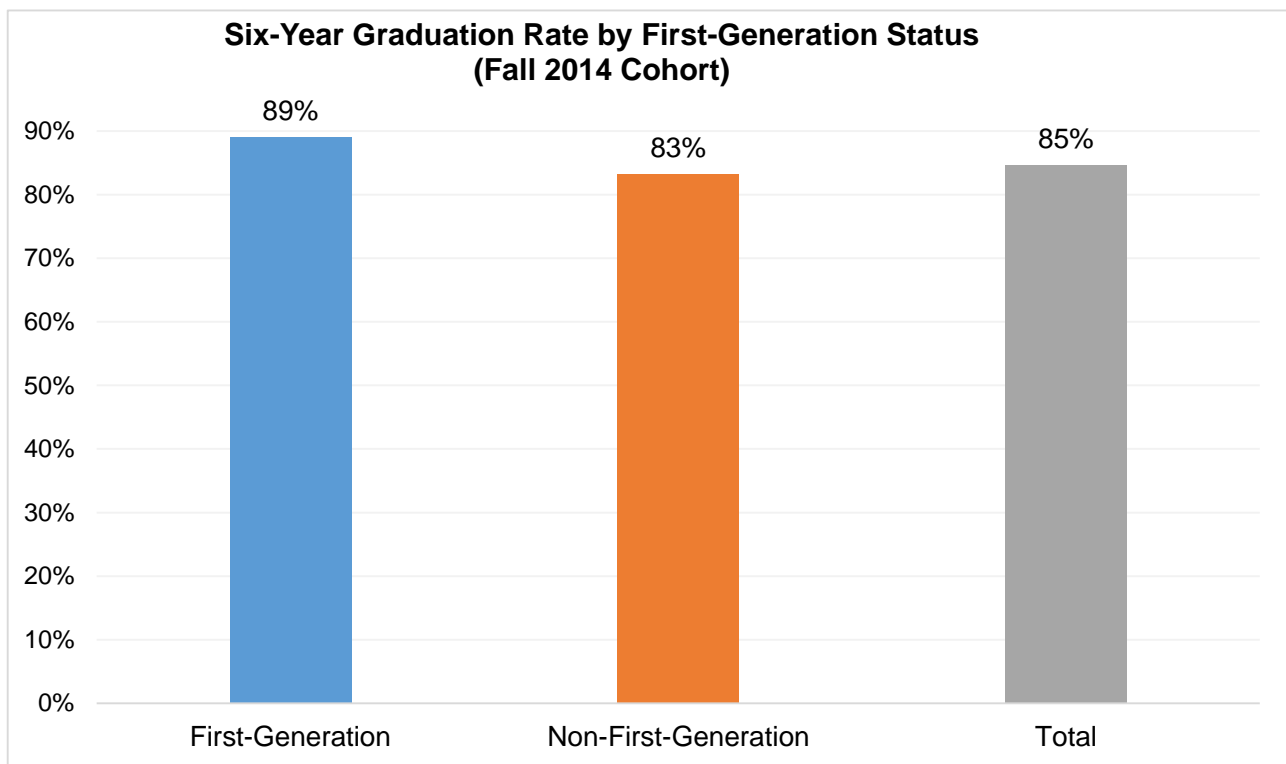

Four-Year and Six-Year Graduation Rates of First-Generation Students*

*Working definition of "First-Generation Student" at Gettysburg College: A first-generation student is defined as one from a family where neither parent has obtained at least a Bachelor's degree. **3-yr Overall=total number of four-year graduates in the Fall 2014, Fall 2015, and Fall 2016 cohorts/total number of students in these three cohorts when starting at the College (i.e., three cohorts combined).

Note. The official number of first-generation students became available starting from the Fall 2014 entering cohort.

Source: Office of Institutional Analysis