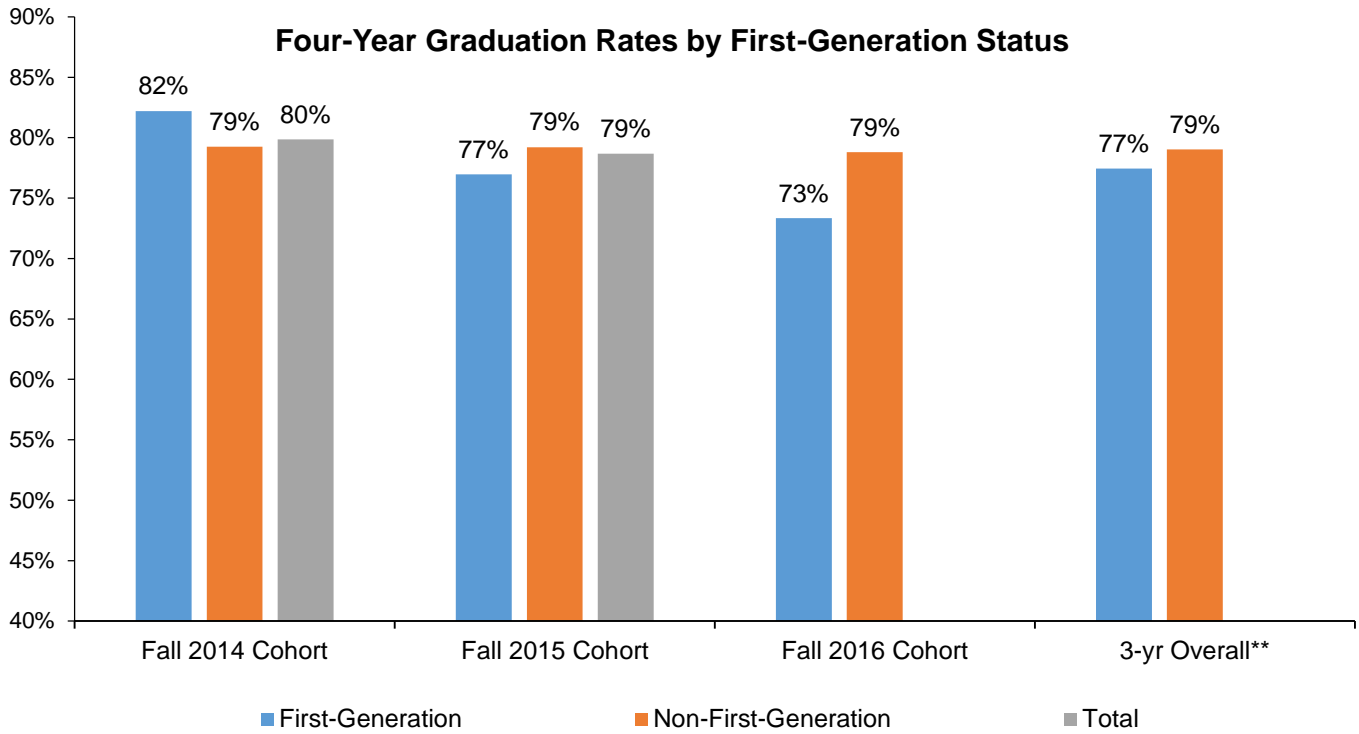

Four-Year and Six-Year Graduation Rates of First-Generation Students*

*Working definition of "First-Generation Student" at Gettysburg College: A first-generation student is defined as one from a family where neither parent has obtained at least a Bachelor's degree. **3-yr Overall=total number of four-year graduates in the Fall 2014, Fall 2015, and Fall 2016 cohorts/total number of students in these three cohorts when starting at the College (i.e., three cohorts combined).

Note. The official number of first-generation students became available starting from the Fall 2014 entering cohort.

Source: Office of Institutional Analysis