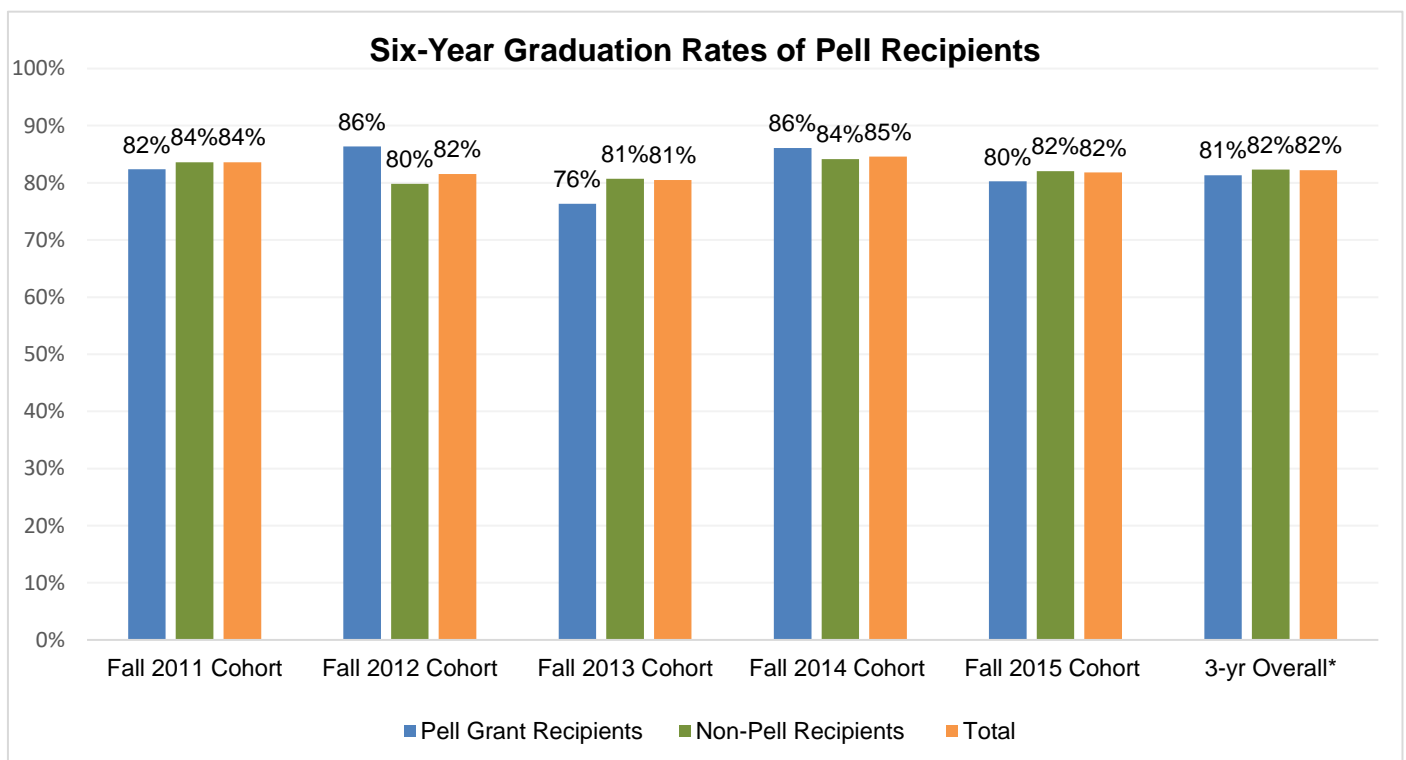

First-Year Retention and Six-Year Graduation Rates of Pell Grant Recipients

First-Year Retention Rates of Pell Grant Recipients

*3-yr Overall: three cohorts combined (Fall 2013, Fall 2014, and Fall 2015 Cohorts)