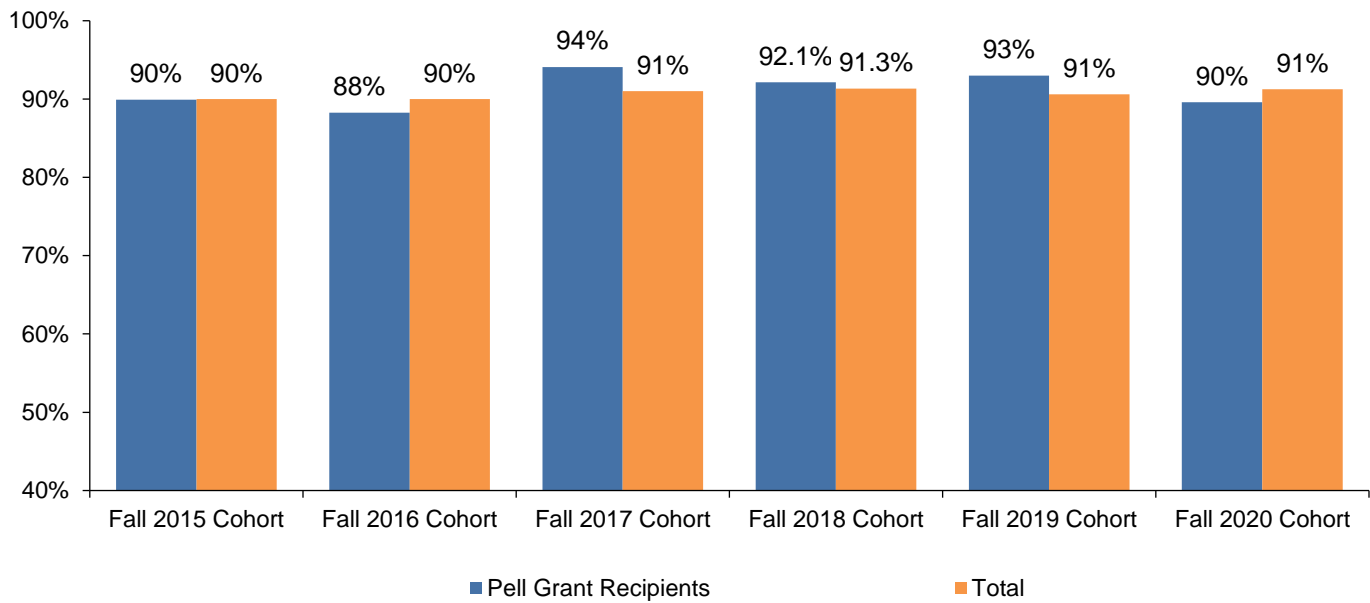

First-Year Retention and Six-Year Graduation Rates of Pell Grant Recipients

First-Year Retention Rates of Pell Grant Recipients

*3-yr Overall: three cohorts combined (Fall 2013, Fall 2014, and Fall 2015 Cohorts)