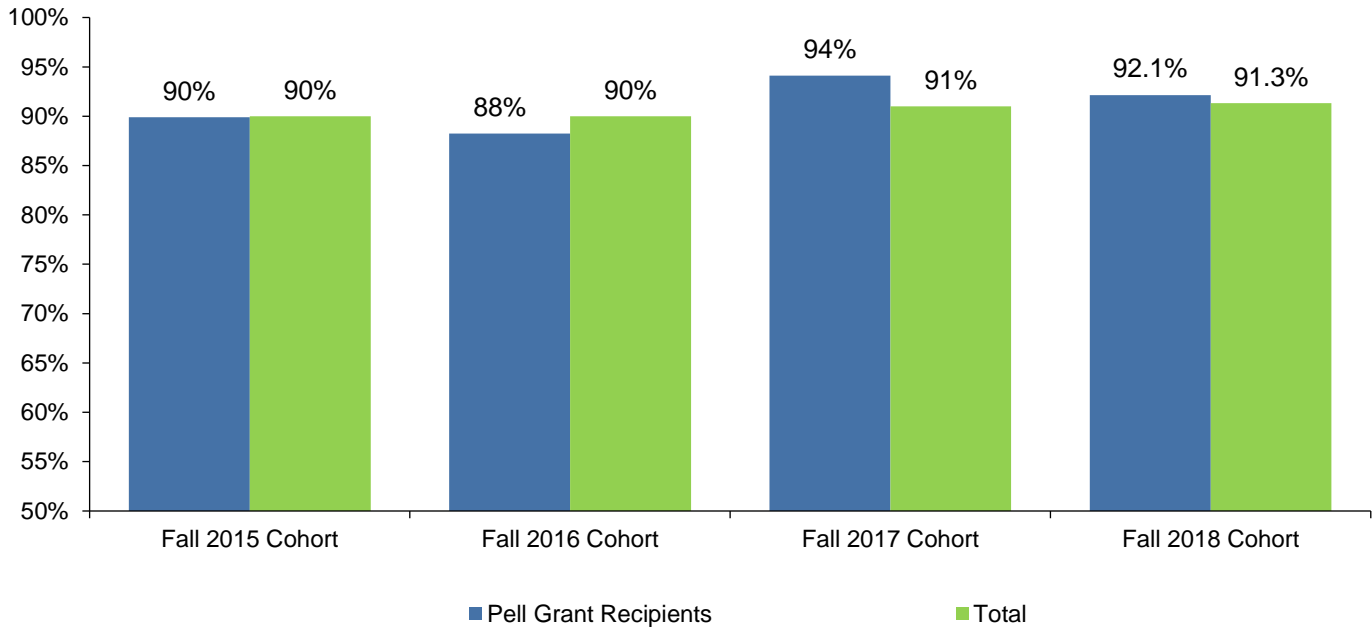

First-Year Retention and Six-Year Graduation Rates of Pell Grant Recipients

First-Year Retention Rates of Pell Grant Recipients

Six-Year Graduation Rates of Pell Recipients

*3-yr Overall: three cohorts combined (Fall 2012, Fall 2013, and Fall 2014 Cohorts)