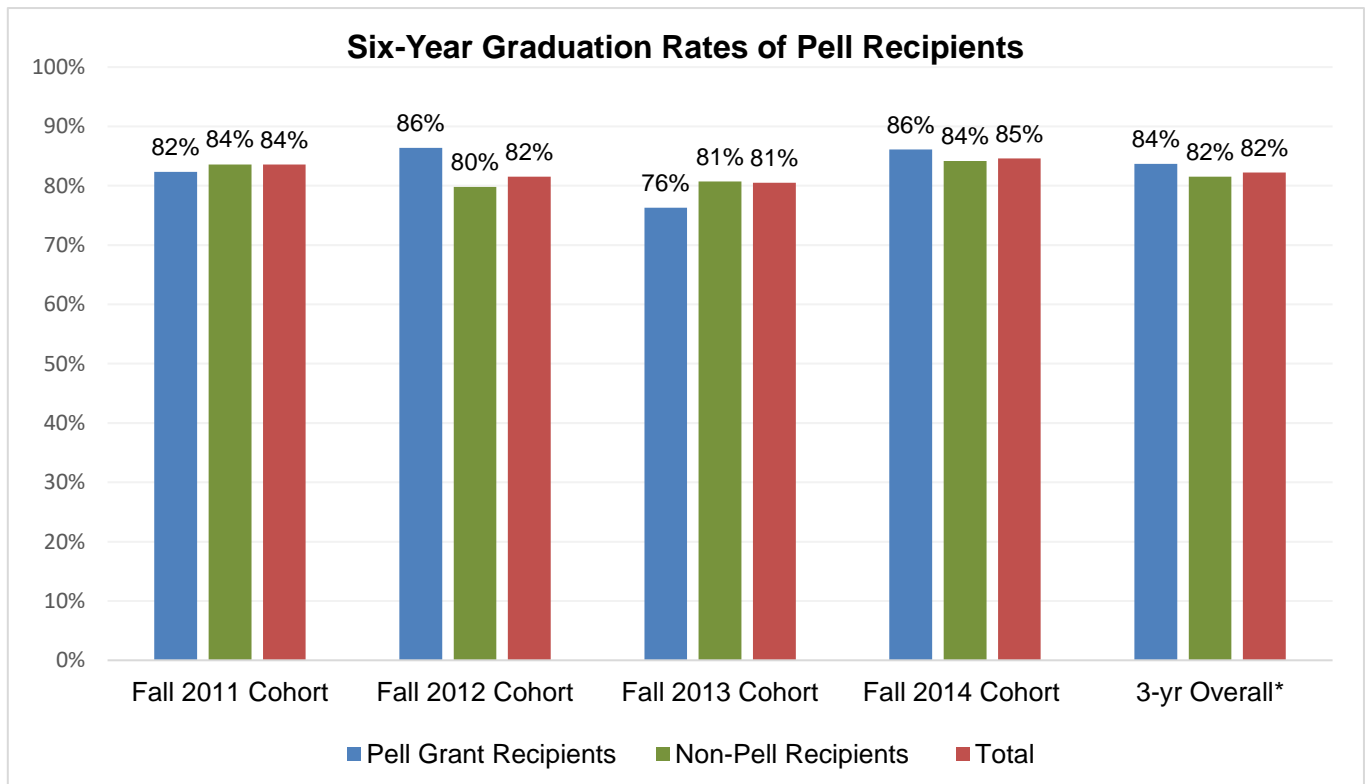

First-Year Retention and Six-Year Graduation Rates of Pell Grant Recipients

First-Year Retention Rates of Pell Grant Recipients

Six-Year Graduation Rates of Pell Recipients

*3-yr Overall: three cohorts combined (Fall 2012, Fall 2013, and Fall 2014 Cohorts)